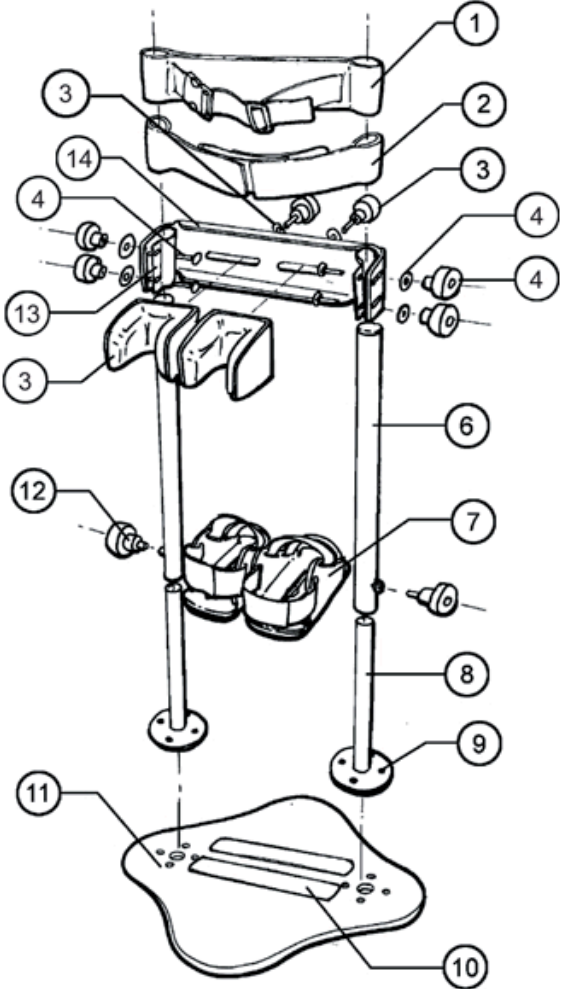

# Leckey Totstander

---

Pos.	Leckey Sales Code	Description
1	G123-MW	Top Belt
2	GA026-MW	Pelvic Band
3	SF43	M8x25 Male Soft Touch Hand Knob
3	102-1759	Knee Cup (Outer & Upholstered Inner)
3	SI27	Neoprene Disc
4	SI15	Mudguard Washer
4	SF40	M8 Female Hand Knob
4	SK30	M8x35 Cup Square Bolt
6	RAT-4-1006	Upper Tube
7	102-1760	Sandal Assembly
8	RAT-4-1615	Inner Tube & Base Flange Plate
9	SJ97	M8x16 Socket Button
10	SG02	Velcro Strip
11	RAT-4-1615	Wooden Baseplate
12	SG10	Self Adhesive Grey Loop
13	RAT-4-1032	Knee Cleat (NA313)
14	CA18	Knee Plate