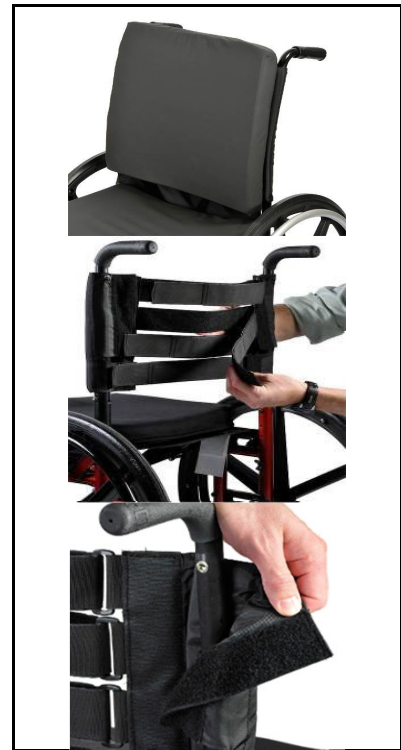

✓ Option # HCPCS Definition Price

JAY GO BACK (12"-21" Back Widths)

☐ JGOBXXY E2611 JAY GO Backrest 12"-21" Sizes $395.00

Select appropriate size below

Includes: Dartex (easy to wipe clean surface) or Micro Climatic Cover
Thick and soft foam core that overlaps the back canes
Easy to adjust wide Velcro straps
Padded Velcro backpost sleeves that require NO tools to attach.
300lb Weight capacity

		Backrest Width	
FITS BACK CANE WIDTHS		NEW! 12" - 16"	NEW! 16" - 21"

		With Dartex Cover	
Backrest Height	SHORT - 12" High Fits 10"-14" Back Heights Utilizes 4 straps	☐ JGOB14S	☐ JGOB18S
	TALL - 14-1/2" High Fits 15"-19" Back Heights Utilizes 5 Straps	☐ JGOB14T	☐ JGOB18T

		With Micro Climatic Cover	
Backrest Height	SHORT - 12" High Fits 10"-14" Back Heights Utilizes 4 straps	☐ JGOB14SM	☐ JGOB18SM
	TALL - 14-1/2" High Fits 15"-19" Back Heights Utilizes 5 Straps	☐ JGOB14TM	☐ JGOB18TM

JAY GO BACK (22"-26" Back Widths)

☐ JGOBXXY E2612 JAY GO Backrest 22"-26" Sizes $595.00

Select appropriate size below

Includes: Dartex (easy to wipe clean surface) or Micro Climatic Cover
500lb Weight capacity

		Backrest Width	
FITS BACK CANE WIDTHS		22" - 26"	22" - 26"

		With Dartex Cover		W/ Micro Climatic Cover	
Backrest Height	SHORT - 12" High Fits 10"-14" Back Heights Utilizes 4 straps	☐ JGOB22S	☐ JGOB22SM	☐ JGOB22S	☐ JGOB22SM
	TALL - 14-1/2" High Fits 15"-19" Back Heights Utilizes 5 Straps	☐ JGOB22T	☐ JGOB22TM	☐ JGOB22T	☐ JGOB22TM

JAY Your Way - Modifications

The JAY GO Back is available with the "Military Service Appreciation" patches (MOD code = "VA" and specify service branch)

For additional modifications please visit www.sunrisemedical.com

JAY Bulk

Don't forget to check the JAY BULK pricing on our PROMO Board to get great discounts on packs of 10 or more!

Please visit www.sunparts.us for spare parts information.