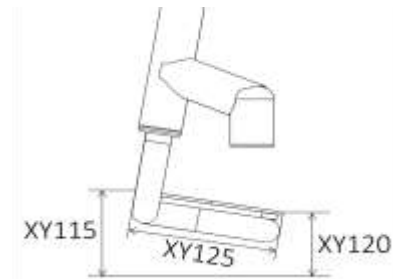

Footrest Style and Cover

☐ FXTXB080 Tubular footrest welded w/ Aluminium plate (Supplied with spacer for +20mm adjustment)

☐ FXTXB110 Tubular footrest welded w/ Carbon Fibre plate (Supplied with spacer for +20mm adjustment)
$127.00

☐ FXTXB120 Clamp-on aluminium plate footrest (Angle/height adjustable)

Footrest Options

☐ XB165 Rubber grip tape (3M safety walk)
$35.00