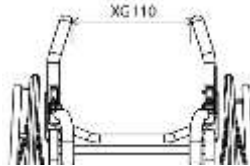

Height (Top of seatrail to top of armrest)

**BACKREST**

Backrest Height

XY230 Fixed height backrest  
(Maximum 400mm)

**i** Specify height  mm

XY245 Adjustable height backrest  
\$127.00 (Maximum height 400mm)  
(+/-25mm)

**i** Specify height  mm

Backrest Design

FXTXG060 Folding backrest with Q Lock  
(Black)

Ergonomic Options

XY360 Backrest angle

**i**  -5  -3  0  +3  +5  
Individual  Deg  
(Max -7/+7 Deg)

XG100 Ergonomic backrest  
\$77.00

**i** Vertical height  mm  
**i** Rearward position  mm

XG110 Inward taper  
\$77.00 (inside of backrest posts)

**i** Specify width or per side  mm

XG120 Outward flare  
\$77.00 (inside of backrest posts)

**i** Specify width or per side  mm

Push handle Options

XG070 Screw in push handles  
\$149.00 (N/A with XY245)

XG080 Flip down push handles  
\$229.00 (N/A with XY245)

XG085 Flip down push handles height adjustable  
\$252.00 (N/A with XY245)