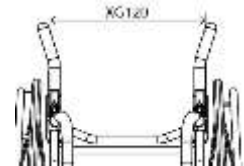

**i** Vertical height  mm  
**i** Rearward position  mm

XG110 Inward taper  
\$77.00 (inside of backrest posts)

**i** Specify width or per side  mm

XG120 Outward flare  
\$77.00 (inside of backrest posts)

**i** Specify width or per side  mm

Push handle Options

XG070 Screw in push handles  
\$149.00 (N/A with XY245)

XG080 Flip down push handles  
\$229.00 (N/A with XY245)

XG085 Flip down push handles height adjustable  
\$252.00 (N/A with XY245)

XG097 Integrated push handle  
\$251.00 (quickie design)

**CAMBER BAR**

Adjustable Centre of Gravity

XH110 Square back adjustable centre of gravity (25-150mm)

(Max seat width 500mm)

Specify measurement

mm

XH110