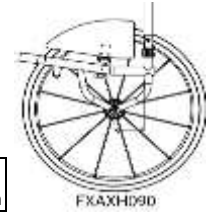

**i** Specify width or per side  mm

Push handle Options

XG070 Screw in push handles  
\$149.00 (N/A with XY245)

XG080 Flip down push handles  
\$229.00 (N/A with XY245)

XG085 Flip down push handles height adjustable  
\$252.00 (N/A with XY245)

XG097 Integrated push handle  
\$251.00 (quickie design)

**CAMBER BAR**

Adjustable Centre of Gravity

XH110 Square back adjustable centre of gravity (25-150mm)

(Max seat width 500mm)

Specify measurement

mm

XH110

XH120 Round back adjustable centre of gravity (60-150mm)

Specify measurement

mm

XH120

Fixed Centre of Gravity

FXTXH090 V-style fixed centre of gravity (25-125mm)  
\$318.00

Specify measurement

mm