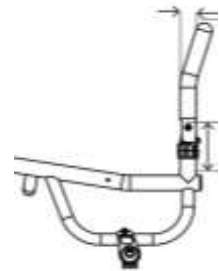

Height (Top of seatrail to top of armrest)

**BACKREST**

Backrest Height

XY230 Fixed height backrest  
(Maximum 400mm)

**i** Specify height  mm

XY245 Adjustable height backrest  
\$127.00 (Maximum height 400mm)  
(+/-25mm)

**i** Specify height  mm

Backrest Design

FXTXG060 Folding backrest with Q Lock  
(Black)

Ergonomic Options

XY360 Backrest angle

**i**  -5  -3  0  +3  +5  
Individual  Deg  
(Max -7/+7 Deg)

XG100 Ergonomic backrest  
\$77.00

**i** Vertical height  mm  
**i** Rearward position  mm

XG110 Inward taper  
\$77.00 (inside of backrest posts)

**i** Specify width or per side  mm

XG120 Outward flare  
\$77.00 (inside of backrest posts)

**i** Specify width or per side  mm

Push handle Options

XG070 Screw in push handles  
\$149.00 (N/A with XY245)

XG080 Flip down push handles  
\$229.00 (N/A with XY245)

XG085 Flip down push handles height adjustable  
\$252.00 (N/A with XY245)