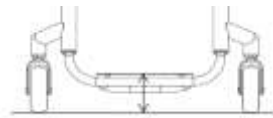

**FRONT FRAME AND FOOTREST**

Front Frame Options

XY080 Seat taper design

Specify width

mm

Optimise measurements (XY010 Seat Width -100mm)

Footrest Design (Choose One)

XY100 Round design

Castor Size	Max Height	With XB200
3"	115mm	165mm
4"	125mm	175mm
5"	135mm	185mm

XY105 Square design

Castor Size	Max Height	With XB200
3"	135mm	185mm
4"	145mm	195mm
5"	155mm	205mm

XB200 High level footrest (Only with XB010, XB080 & XB150)  
\$135.00