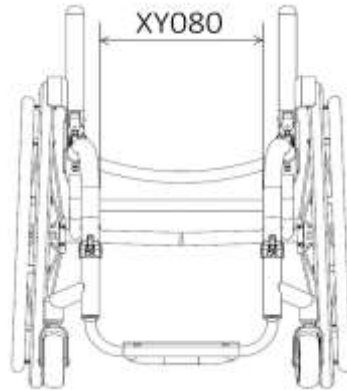

**FRONT FRAME AND FOOTREST**

Front Frame Options

XY080 Seat taper design

Specify width

mm

Optimise measurements (XY010 Seat Width -100mm)

Footrest Design (Choose One)

XY100 Round design

Castor Size	Max Height	With XB200
3"	115mm	165mm
4"	125mm	175mm
5"	135mm	185mm

XY105 Square design

Castor Size	Max Height	With XB200
3"	135mm	185mm
4"	145mm	195mm
5"	155mm	205mm

XB200 High level footrest (Only with XB010, XB080 & XB150)  
\$135.00

XB200 High level footrest (Only with XB010, XB080 & XB150)  
\$135.00

Footrest Individual Measurements

XY115 Front footrest height

mm

XY120 Rear footrest height

mm (Std = 20 lower than front height)

XY125 Footrest length