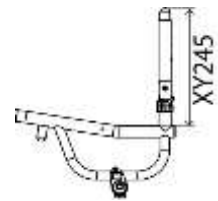

Backrest Design

☒ FXTXG060 Folding backrest with Q Lock
(Black)